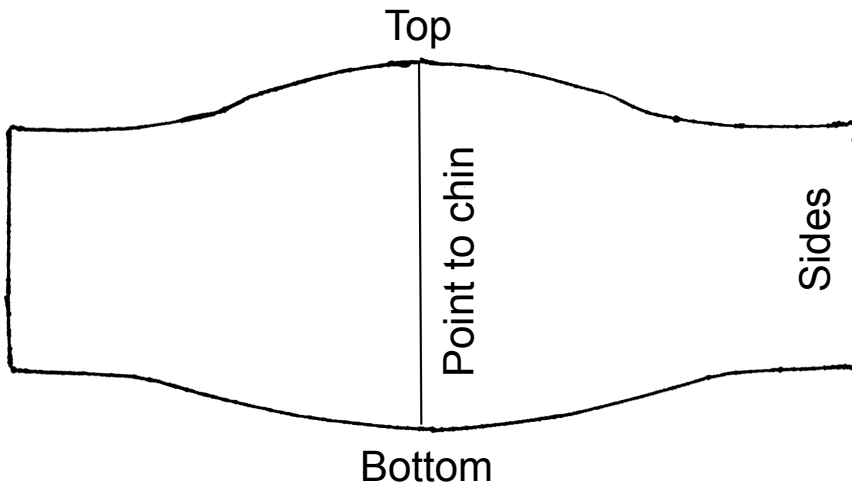

# Creekside Cares Mask Dimensions

## Size Small/Medium

- 10" across top
- 5" from point of nose to chin
- 2 1/2" sides
- 8" across bottom
- 9" adjustable elastic loop at ears

## Size Medium/Large

- 11" across top
- 6" from point of nose to chin
- 2 7/8" sides
- 10" across bottom
- 9" adjustable elastic loop at ears

## Size XLarge

- 11 1/2" across top
- 6 1/2" from point of nose to chin
- 3" sides
- 10 1/2" across bottom
- 9 1/2" adjustable elastic loop at ears