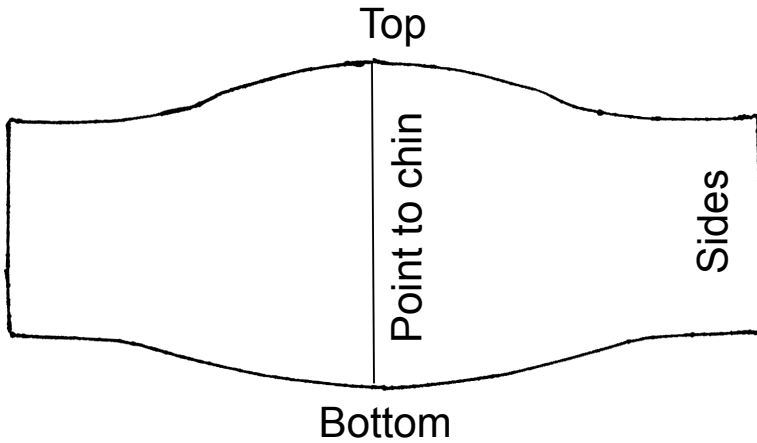

# Creekside Cares Mask Dimensions

## Size Small/Medium

- 10" across top
- 5" from point of nose to chin
- 2 1/2" sides
- 8" across bottom
- 9" adjustable elastic loop at ears

## Size Medium/Large

- 11" across top
- 6" from point of nose to chin
- 2 7/8" sides
- 10" across bottom
- 9" adjustable elastic loop at ears

## Size XLarge

- 11 1/2" across top
- 6 1/2" from point of nose to chin
- 3" sides
- 10 1/2" across bottom
- 9 1/2" adjustable elastic loop at ears