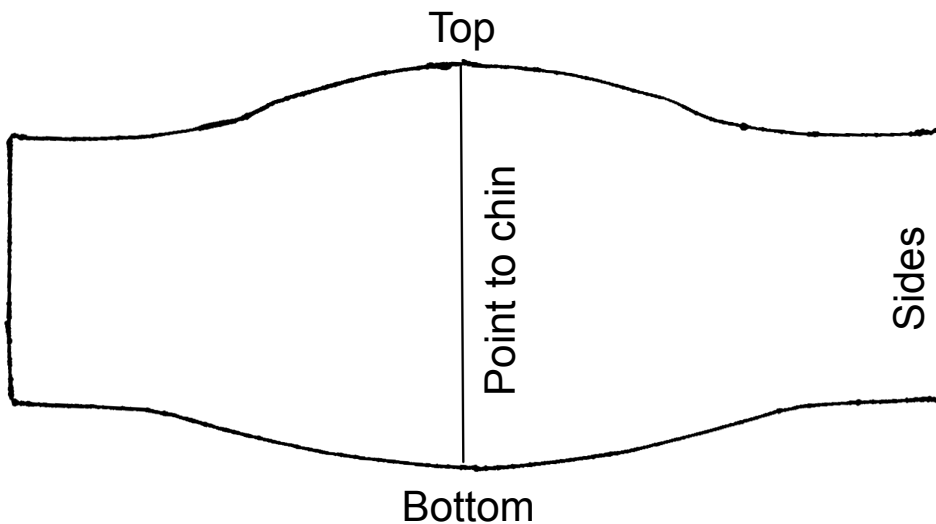

# Creekside Cares Mask Dimensions

## Size Small/Medium

- 10" across top
- 5" from point of nose to chin
- 2 1/2" sides
- 8" across bottom
- 9" adjustable elastic loop at ears

## Size Medium/Large

- 11" across top
- 6" from point of nose to chin
- 2 7/8" sides
- 10" across bottom
- 9" adjustable elastic loop at ears

## Size XLarge

- 11 1/2" across top
- 6 1/2" from point of nose to chin
- 3" sides
- 10 1/2" across bottom
- 9 1/2" adjustable elastic loop at ears